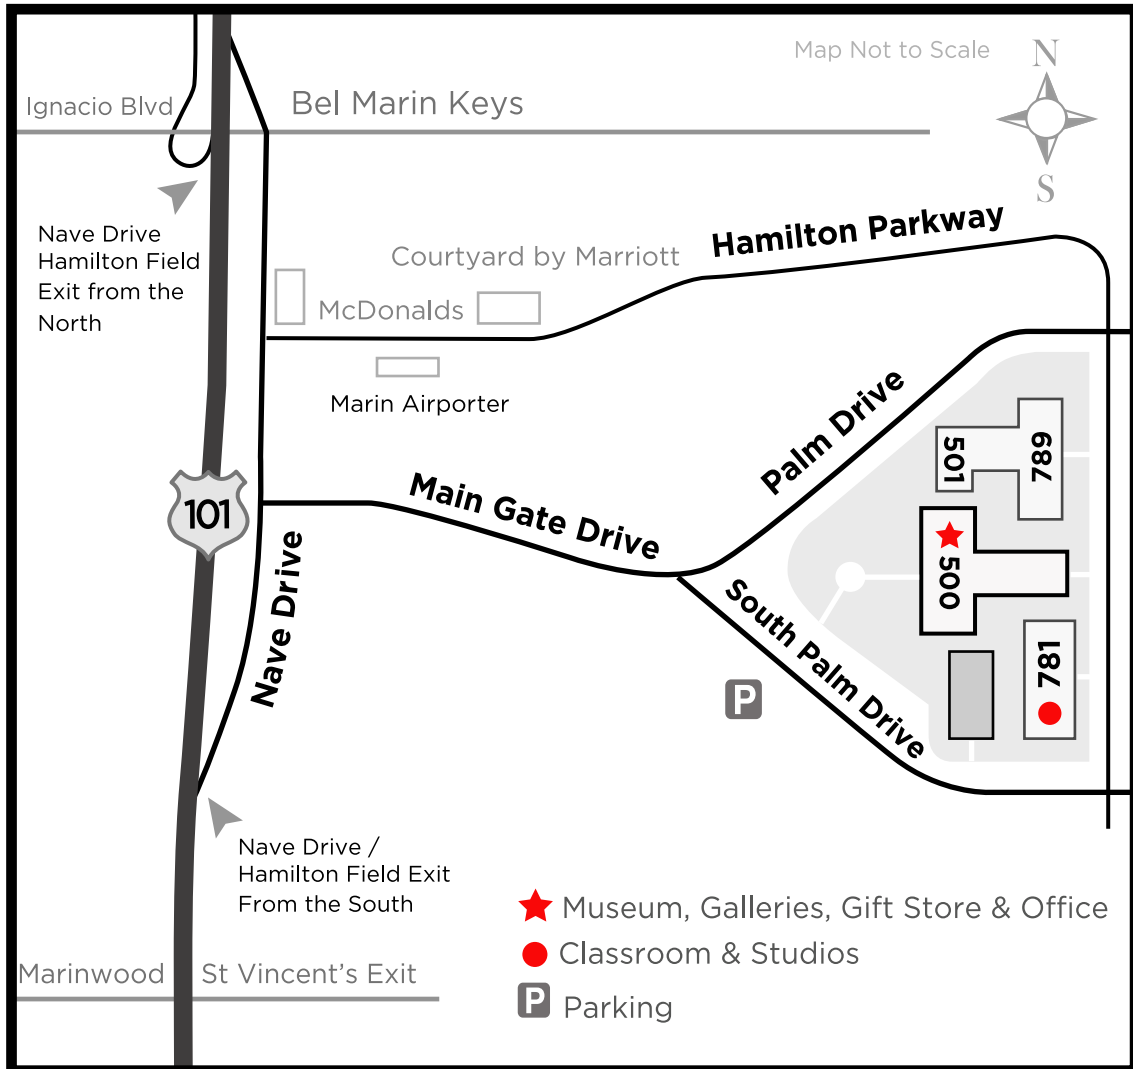

## Directions to MarinMOCA

**MARINMOCA** | MARIN Museum of Contemporary Art

500 Palm Drive, Novato, Ca 94949

(415) 506-0137

(415) 506-0139 Fax

Email: [info@marinmoca.org](mailto:info@marinmoca.org)

Free Parking and Handicapped Accessible